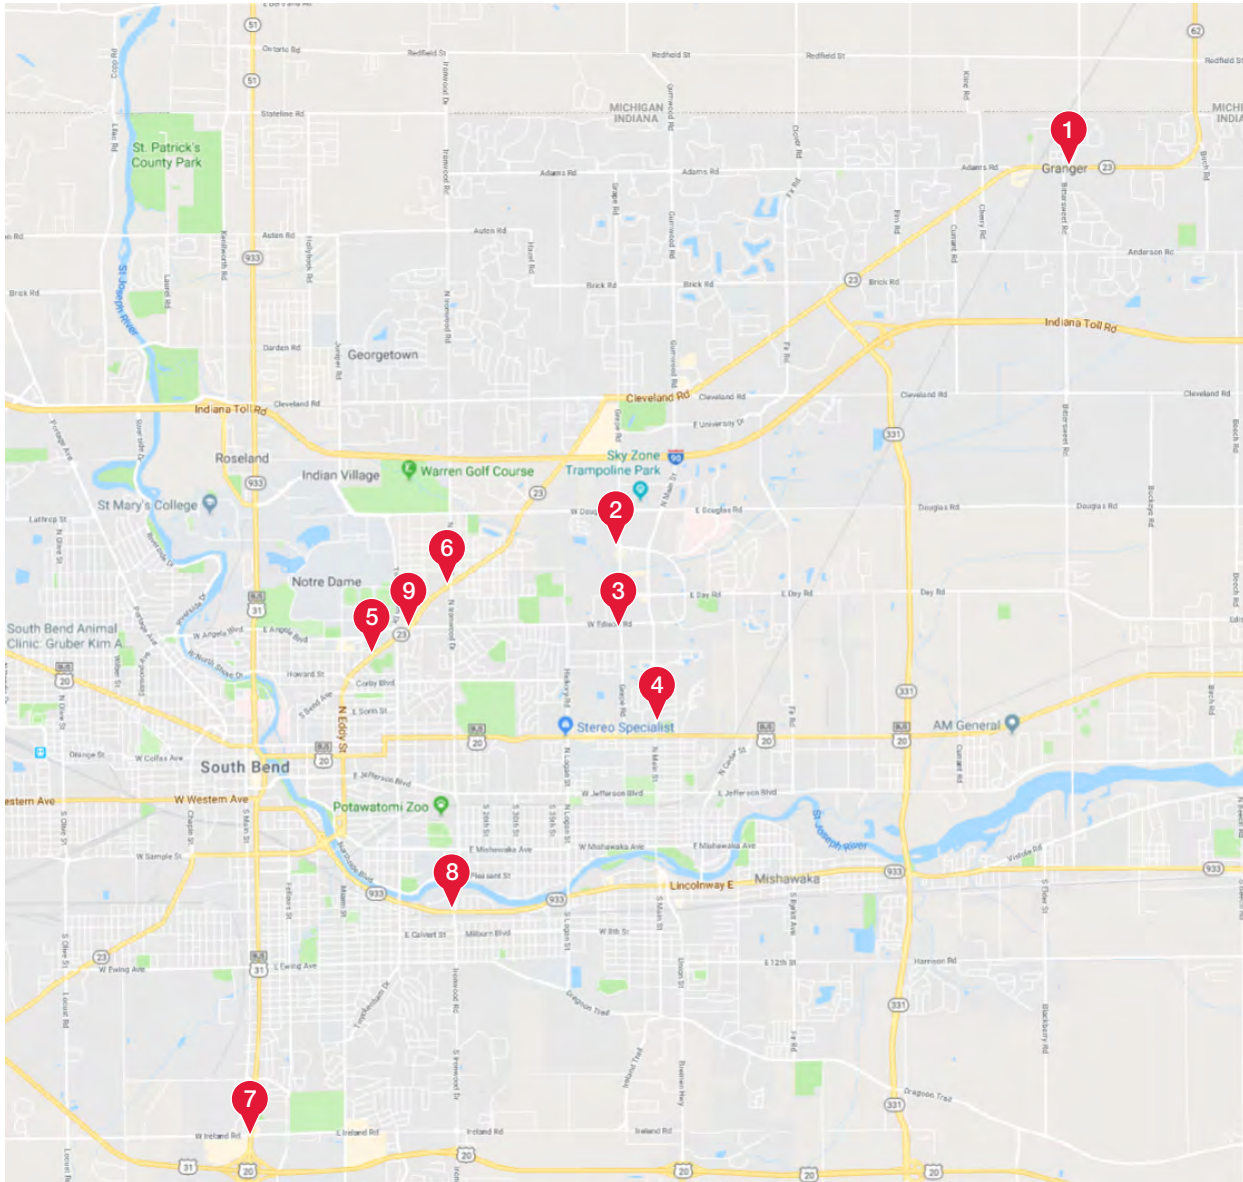

PRODUCT

Go Digital St. Joseph County

Digital billboards are the perfect blend of outdoor advertising and the power of new technology. The digital format allows for more flexibility with messaging while improving the overall advertising experience for viewers.

The large LED screens display static messages that rotate with eight advertisers sharing one location. The cutting-edge technology allows for unique creative executions including day-parting, social media integration, and dynamic content, like game scores, weather-triggering, and countdowns.

THE LATEST
IN DIGITAL
TECHNOLOGY

ALL DAY
ADVERTISING
EXPOSURE

DISPLAY
MULTIPLE
MESSAGES

UNIQUE AND
CREATIVE DESIGN
OPPORTUNITIES

ZERO
PRINTING OR
PRODUCTION

MARKET
PACKAGES
AVAILABLE

PRIME
MARKET
LOCATIONS

	MARKET	UNIT #	LOCATION	SIZE
1	St. Joseph	12981	12510 SR 23 @ Bittersweet SS, Granger	10' x 36'
2	St. Joseph	15421	4917 Grape Rd WS, Mishawaka	14' x 48'
3	St. Joseph	15721	3703 Grape Rd @ Edison WS, Mishawaka	14' x 48'
4	St. Joseph	17841	Main & McKinley, Mishawaka	10' x 30'
5	St. Joseph	10591	South Bend Ave @ Napoleon, South Bend	10' x 33'
6	St. Joseph	12771	2112 South Bend Ave W/O Ironwood Drive SS, South Bend	14' x 48'
7	St. Joseph	10351	South Michigan N/O Ireland ES, South Bend	14' x 48'
8	St. Joseph	11821	1926 Lincolnway East W/O Ironwood Drive SS, South Bend	14' x 48'
9	St. Joseph	12471	1631 South Bend Ave @ Edison NS (Linebacker), South Bend	14' x 48'

Weekly rates and packages available.

burkhartadv.com | 800-777-8122

Burkhart

LOCATIONS

St. Joseph County

1. 12510 SR 23 @ Bittersweet SS, Granger
2. 4917 Grape Rd WS, Mishawaka
3. 3703 Grape Rd @ Edison WS, Mishawaka
4. Main & McKinley, Mishawaka
5. South Bend Ave @ Napoleon, South Bend
6. 2112 South Bend Ave W/O Ironwood Drive SS, South Bend
7. South Michigan N/O Ireland ES, South Bend
8. 1926 Lincolnway East W/O Ironwood Drive SS, South Bend
9. 1631 South Bend Ave @ Edison NS (Linebacker), South Bend