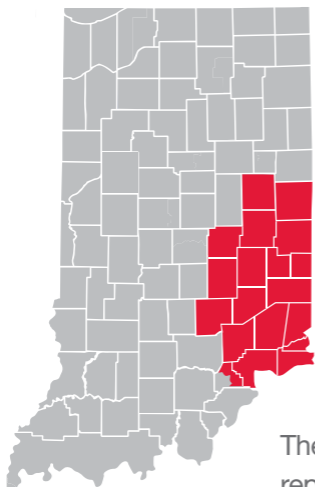

DISTRICT

6

POLITICAL CAMPAIGN

Our Coverage Recommendation

Your out of home advertising campaign covers a range of posters based on district and level. District 6 covers Delaware and Randolph Counties.

5-15

1-4

These numbers represent a range of poster locations recommended for each represented county.

Coverage Recommendation

Choose between various saturation levels to meet your exact needs in any market, on any budget.

Red Level

Our highest saturation level will deliver an estimated 2,100,000 impressions.

Total Locations	19
Estimated Cost	\$11,839

White Level

Our mid-saturation level will deliver an estimated 1,400,000 impressions.

Total Locations	12
Estimated Cost	\$7,532

Blue Level

Our initial exposure package will deliver an estimated 700,000 impressions.

Total Locations	6
Estimated Cost	\$3,766

*Package customization available.

*Coverage based on impression levels by location.