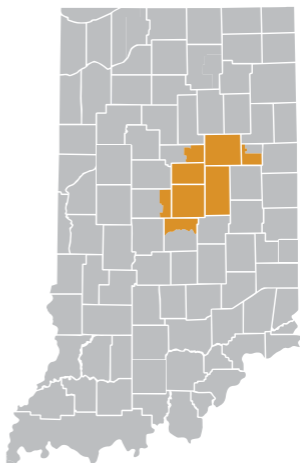

DISTRICT

5

POLITICAL CAMPAIGN

Our Coverage Recommendation

Your out of home advertising campaign covers a range of posters based on district and level. District 5 covers Grant, Blackford, Madison and Tipton Counties.

These numbers represent a range of poster locations recommended for each represented county.

Coverage Recommendation

Choose between various saturation levels to meet your exact needs in any market, on any budget.

Red Level

Our highest saturation level will deliver an estimated 3,300,000 impressions.

Total Locations	25
Estimated Cost	\$16,541

White Level

Our mid-saturation level will deliver an estimated 2,300,000 impressions.

Total Locations	18
Estimated Cost	\$11,818

Blue Level

Our initial exposure package will deliver an estimated 1,100,000 impressions.

Total Locations	9
Estimated Cost	\$5,909

*Package customization available.