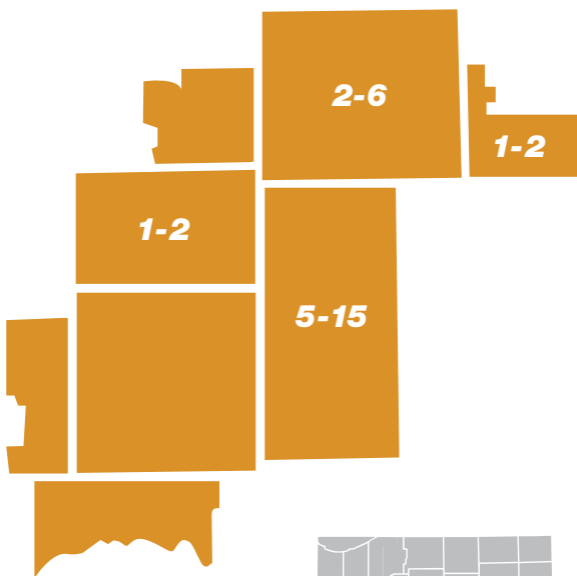

DISTRICT

5

POLITICAL CAMPAIGN

Our Coverage Recommendation

Your out of home advertising campaign covers a range of posters based on district and level. District 5 covers Grant, Blackford, Madison and Tipton Counties.

These numbers represent a range of poster locations recommended for each represented county.

Coverage Recommendation

Choose between various saturation levels to meet your exact needs in any market, on any budget.

Red Level

Our highest saturation level will deliver an estimated 3,300,000 impressions.

Total Locations	25
Estimated Cost	\$16,541

White Level

Our mid-saturation level will deliver an estimated 2,300,000 impressions.

Total Locations	18
Estimated Cost	\$11,818

Blue Level

Our initial exposure package will deliver an estimated 1,100,000 impressions.

Total Locations	9
Estimated Cost	\$5,909

*Package customization available.