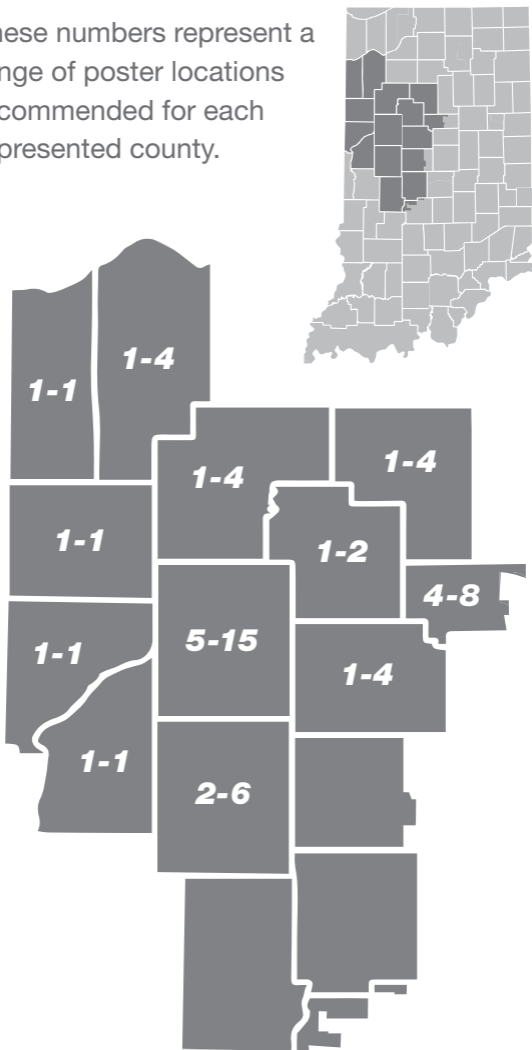

DISTRICT

4

POLITICAL CAMPAIGN

Our Coverage Recommendation

Your out of home advertising campaign covers a range of posters based on district and level. District 4 covers Newton, Jasper, Benton, Warren, Fountain, Montgomery, Tippecanoe, White, Cass, Carroll, Clinton and Howard (excluding Kokomo) counties.

These numbers represent a range of poster locations recommended for each represented county.

Coverage Recommendation

Choose between various saturation levels to meet your exact needs in any market, on any budget.

Red Level

Our highest saturation level will deliver an estimated 5,700,000 impressions.

Total Locations	51
Estimated Cost	\$35,703

White Level

Our mid-saturation level will deliver an estimated 3,900,000 impressions.

*Coverage based on impression levels by location.

*GeoPath audience data Adults 18+, based on sample locations.

Please read Terms of Service carefully before entering into an advertising contract with Burkhart Advertising Inc.