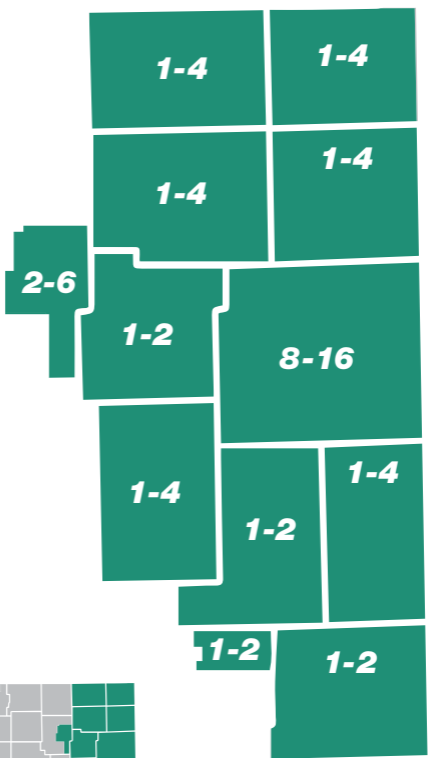

DISTRICT

3

POLITICAL CAMPAIGN

Our Coverage Recommendation

Your out of home advertising campaign covers a range of posters based on district and level. District 3 covers Allen, Whitley, LaGrange, Steuben, Noble, Dekalb, Huntington, Adams, Jay, eastern Kosciusko and Blackford counties.

These numbers represent a range of poster locations recommended for each represented county.

Coverage Recommendation

Choose between various saturation levels to meet your exact needs in any market, on any budget.

Red Level

Our highest saturation level will deliver an estimated 7,400,000 impressions.

Total Locations	54
Estimated Cost	\$38,782

White Level

Our mid-saturation level will deliver an estimated 4,900,000 impressions.

*Coverage based on impression levels by location.

*GeoPath audience data Adults 18+, based on sample locations.

Please read Terms of Service carefully before entering into an advertising contract with Burkhart Advertising Inc.